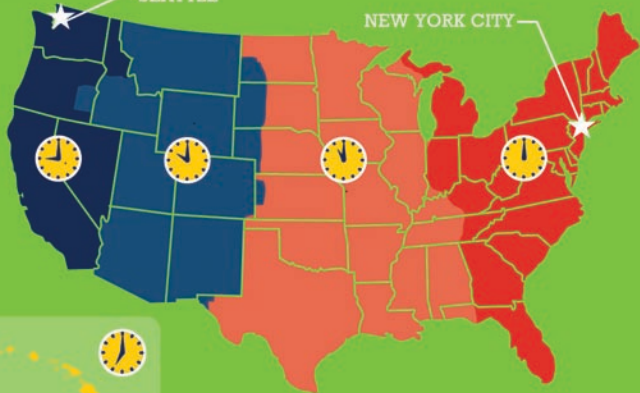

WHAT TIME IS IT?

Zoë is zoning out at noon in Seattle.
What time is it in New York?

SEATTLE

NEW YORK CITY

-  Pacific Standard Time
-  Mountain Standard Time
-  Alaska Standard Time

-  Hawaii-Aleutian Standard Time
-  Central Standard Time
-  Eastern Standard Time